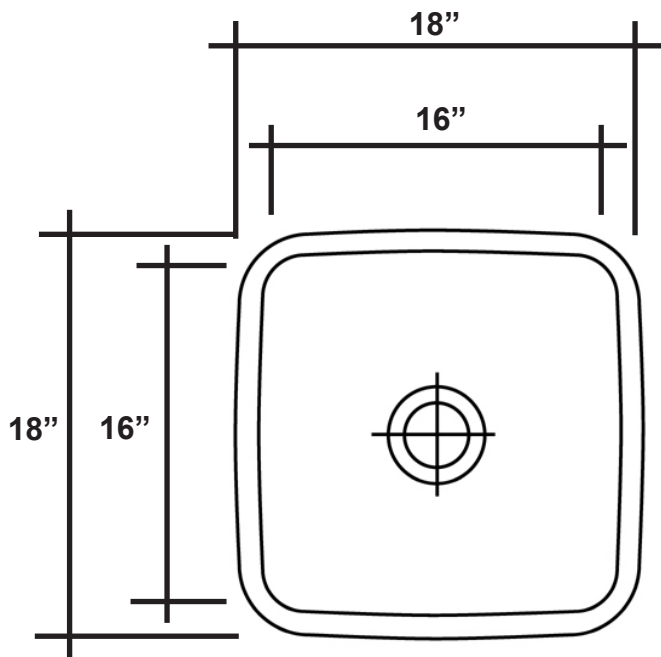

# MERIDIAN UNDERMOUNT KITCHEN & BAR SINKS

Model # MKS220  
Sink Weight 23 Lbs.

## # 220

- Meridian sinks are suitable for undermount applications in a variety of residential and light commercial environments
- Each sink is made from a homogeneous blend of polyester and acrylic polymers engineered to bring together performance and style in every application
- Non-porous surface resists mold, mildew, and stains
- This medium size single bowl is a perfect choice for an island or large bar sink or in combination with other single bowls to create your own custom design
- Approved by the Massachusetts Board of Examiners of Plumbers and Gasfitters