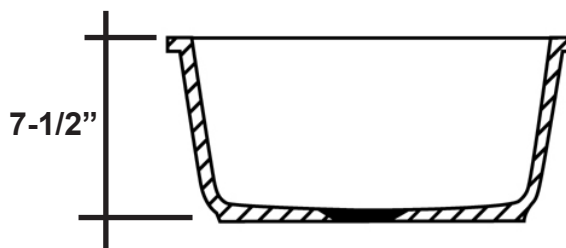

## # 220

- Meridian sinks are suitable for undermount applications in a variety of residential and light commercial environments
- Each sink is made from a homogeneous blend of polyester and acrylic polymers engineered to bring together performance and style in every application
- Non-porous surface resists mold, mildew, and stains
- This medium size single bowl is a perfect choice for an island or large bar sink or in combination with other single bowls to create your own custom design
- Approved by the Massachusetts Board of Examiners of Plumbers and Gasfitters