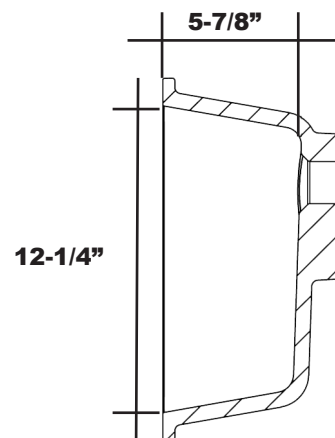

MERIDIAN SOLID SURFACE LAVATORY BOWL

#75 Wave Lavatory Bowl

Model # MLB075
Sink Weight 18 Lbs.

- Non-Porous Surface Resists Mold, Mildew, and Stains
- Suitable for Undermount Applications in both Residential and Commercial Applications
- Approved by the Massachusetts Board of Examiners of Plumbers and Gasfitters
- Certified by Home Innovation Research Lab to the CSA 45.5-11/ IAPMO ANSI Z124-2011 standard