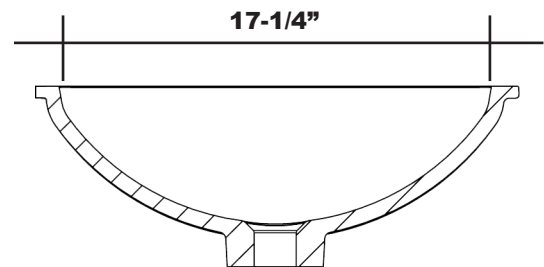

MERIDIAN SOLID SURFACE LAVATORY BOWL

#75 Wave Lavatory Bowl

Model # MLB075
Sink Weight 18 Lbs.

- Non-Porous Surface Resists Mold, Mildew, and Stains
- Suitable for Undermount Applications in both Residential and Commercial Applications
- Approved by the Massachusetts Board of Examiners of Plumbers and Gasfitters
- Certified by Home Innovation Research Lab to the CSA 45.5-11/ IAPMO ANSI Z124-2011 standard