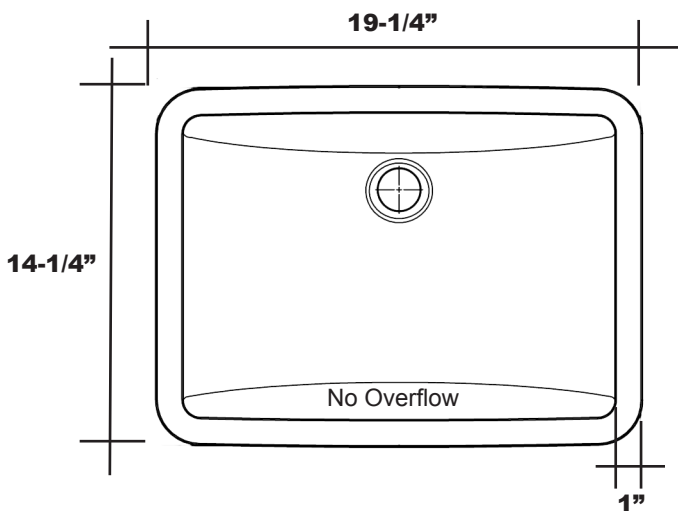

MERIDIAN SOLID SURFACE LAVATORY BOWL

#75 Wave Lavatory Bowl

Model # MLB075
Sink Weight 18 Lbs.

- Non-Porous Surface Resists Mold, Mildew, and Stains
- Suitable for Undermount Applications in both Residential and Commercial Applications
- Approved by the Massachusetts Board of Examiners of Plumbers and Gasfitters
- Certified by Home Innovation Research Lab to the CSA 45.5-11/ IAPMO ANSI Z124-2011 standard